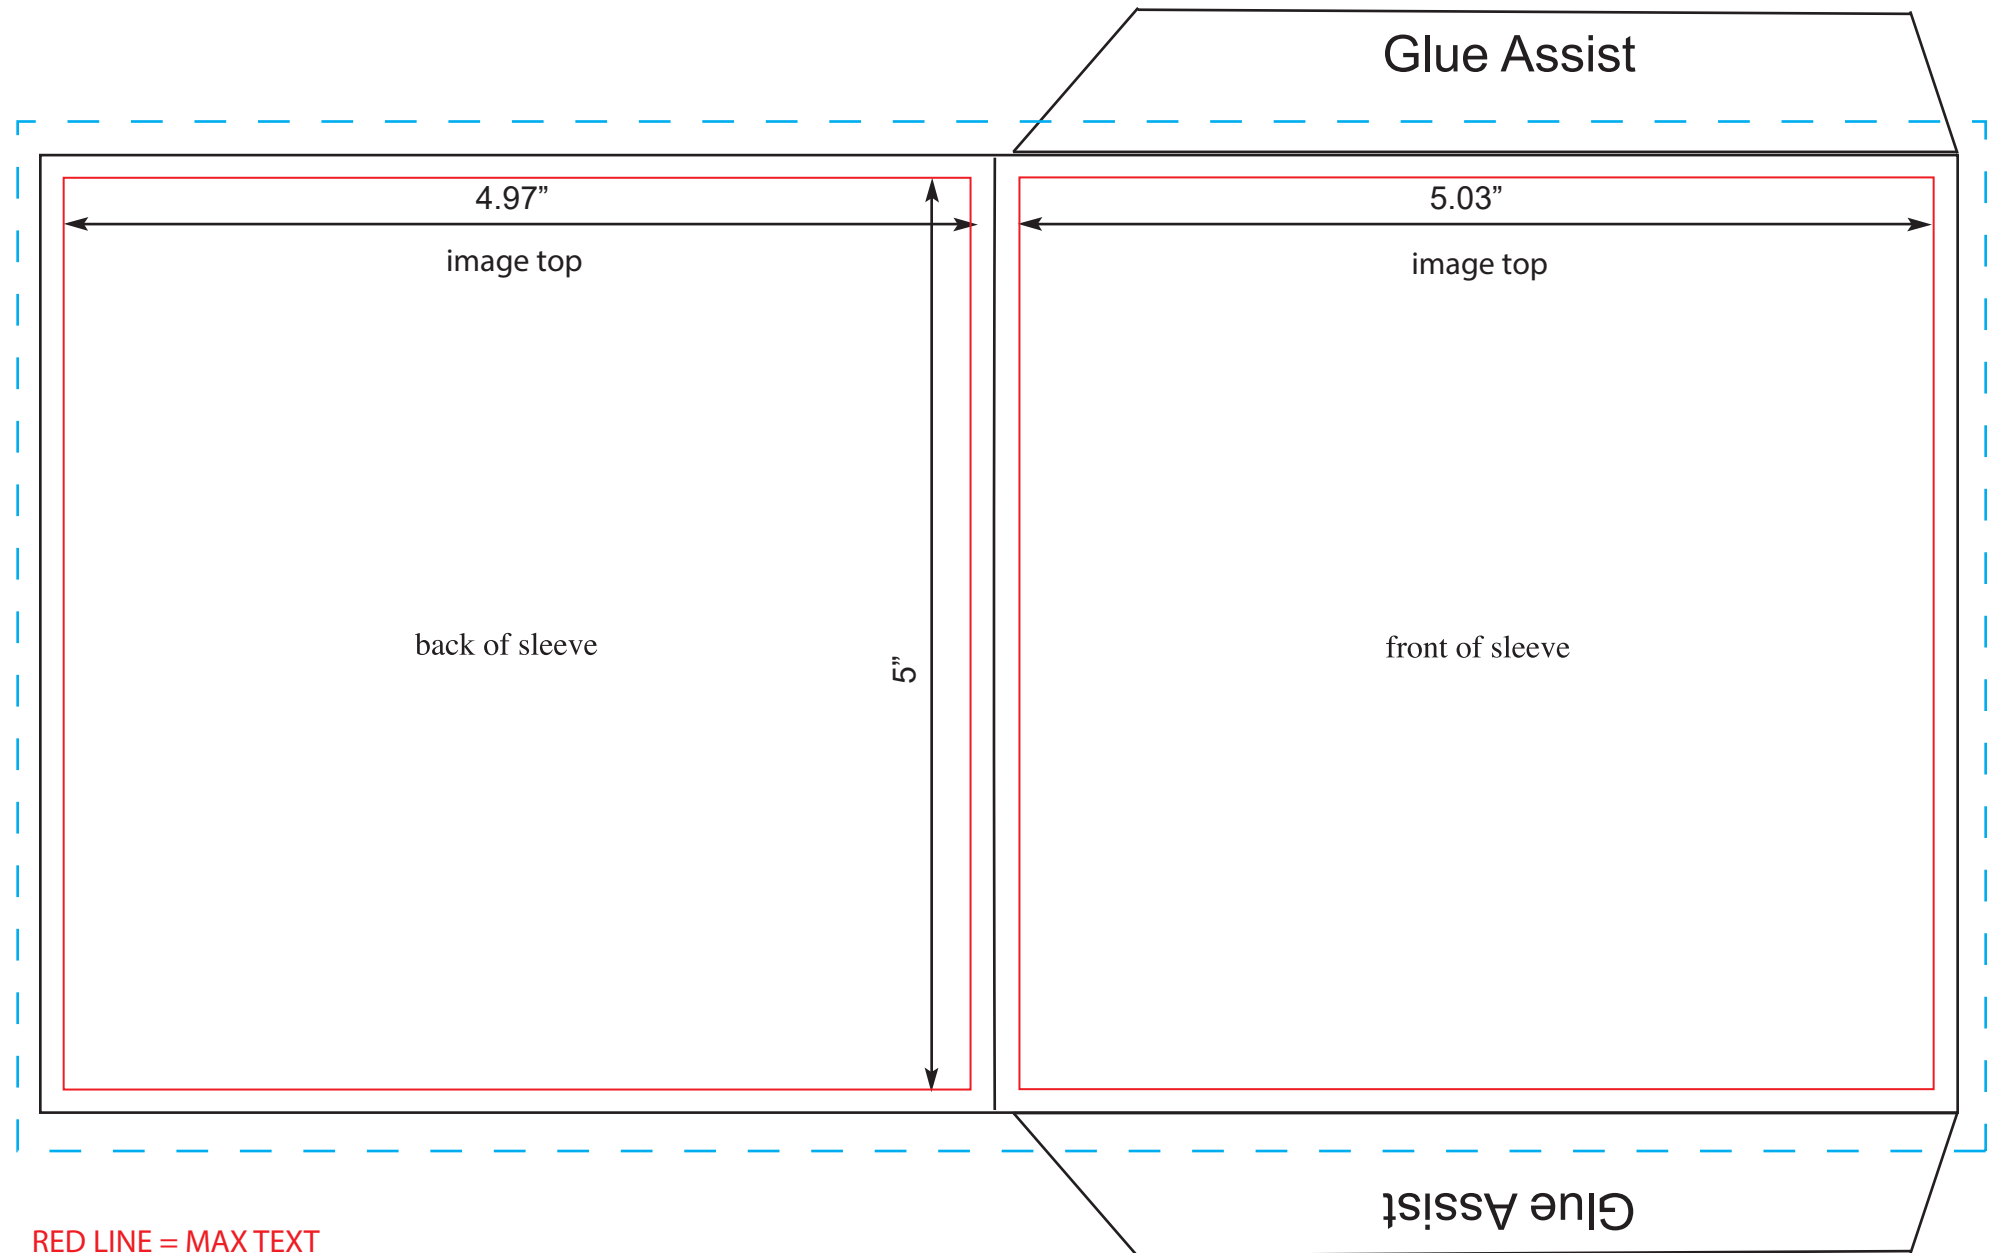

DUPLICATION SLEEVE TEMPLATE

2 panel sleeve

RED LINE = MAX TEXT

BLACK LINE = FOLD AND CUT

BLUE LINE - BLEED

BACKGROUND HAS TO EXTEND TO BLEED LINE